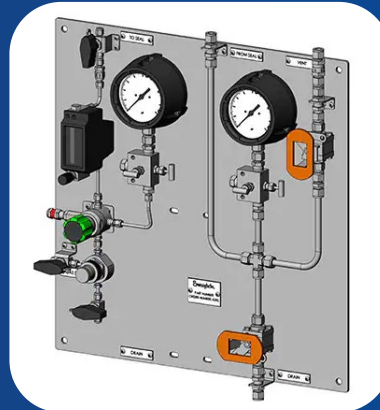

Your Solution

Swagelok's team of experts initially calculated that we'd need up to six weeks to deliver the required Monel® panels. But our customer balked and challenged us to make and ship the various Plan 72/76 and Plan 74/76 custom assemblies in just two weeks. Our customer could simply not wait any longer to start back up.

Plan 72/76