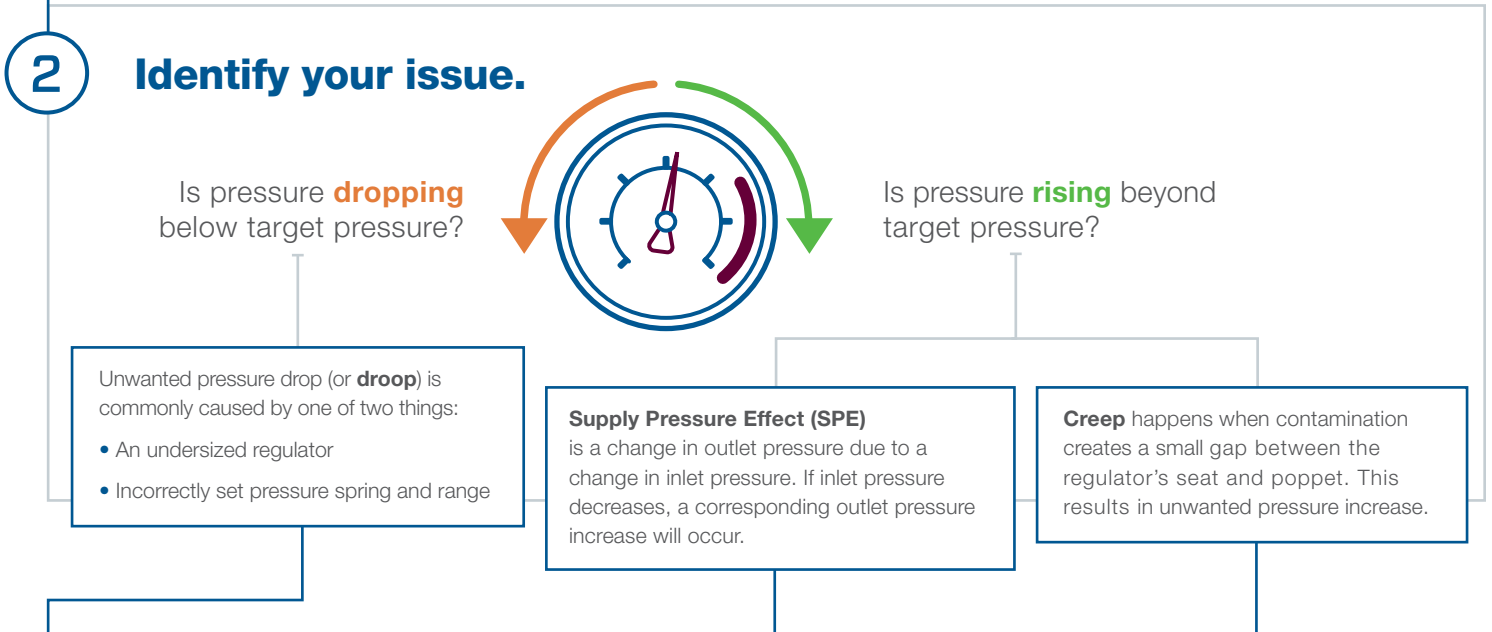

Troubleshooting Regulators: A Quick Guide

Experiencing pressure control issues? Use this step-by-step guide to troubleshoot some of the most common problems associated with pressure regulators.

Have you determined an alternate regulator may help in your application? Contact your supplier. At Swagelok, our regulator specialists can help guide you toward the right solution.